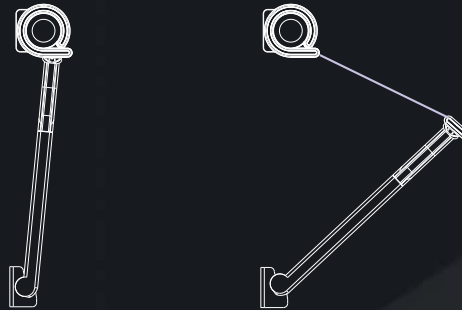

# PENTE

PENTE - DROP ARM AWNING

FEATURES

Projection: 80cm, 120cm, 160cm

Width : 100cm - 550cm

Optionals:

Button Control Motor,  
Wind Sensor\*, Sun Sensor\*  
\*only available for Remote Control Motor

wall installation

ceiling installation

colour options

white (RAL 9010)

black (RAL 9005 mat)

WS-Combination

black (RAL 9005 mat)

white (RAL 9010)

BM-Combination

black (RAL 9005 mat)

brazrose (RAL 99061/868)

BB-Combination

terminal bar