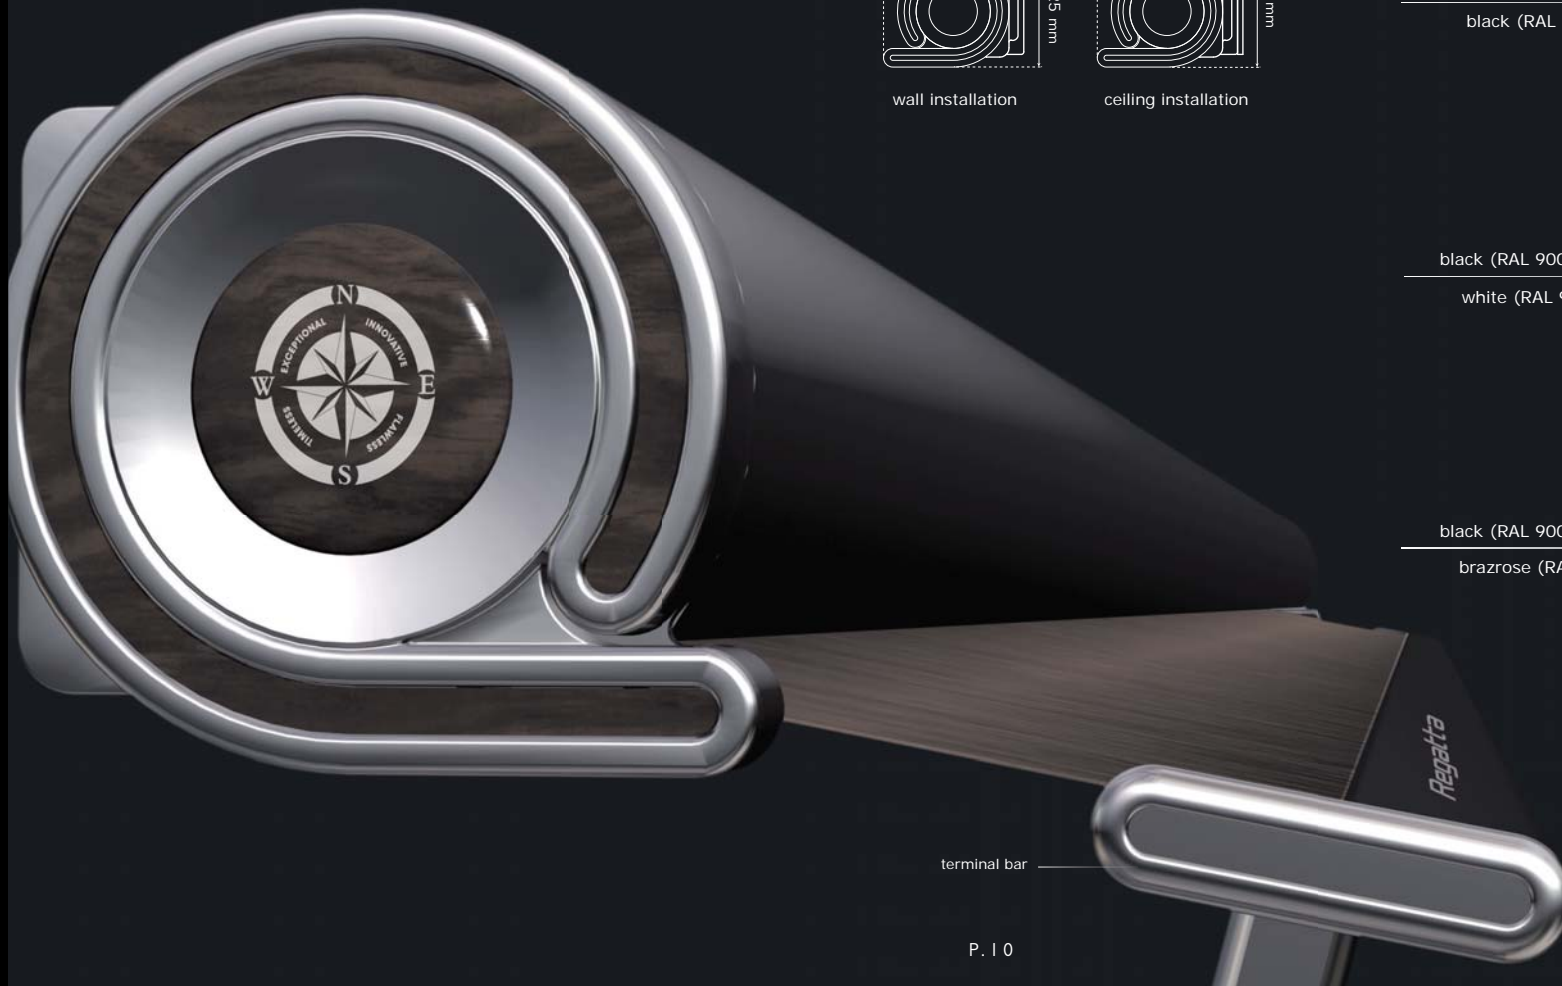

# PENTE

PENTE - DROP ARM AWNING

FEATURES

Projection: 80cm, 120cm, 160cm

Width : 100cm - 550cm

Optionals:

Button Control Motor,  
Wind Sensor\*, Sun Sensor\*  
\*only available for Remote Control Motor

wall installation

black (RAL 9005 mat)

brazrose (RAL 99061/868)

BB-Combination

terminal bar