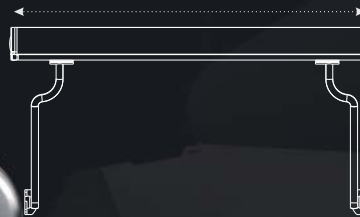

# PENTE

PENTE - DROP ARM AWNING

FEATURES

Projection: 80cm, 120cm, 160cm

Width : 100cm - 550cm

Optionals:

Button Control Motor,  
Wind Sensor\*, Sun Sensor\*  
\*only available for Remote Control Motor

wall installation

ceiling installation

colour options

white (RAL 9010)

black (RAL 9005 mat)

WS-Combination

black (RAL 9005 mat)

white (RAL 9010)

BM-Combination

black (RAL 9005 mat)

brazrose (RAL 99061/868)

BB-Combination

terminal bar