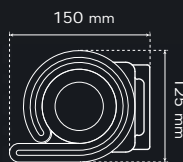

# PENTE

PENTE - DROP ARM AWNING

FEATURES

Projection: 80cm, 120cm, 160cm

Width : 100cm - 550cm

Optionals:

Button Control Motor,  
Wind Sensor\*, Sun Sensor\*  
\*only available for Remote Control Motor

wall installation